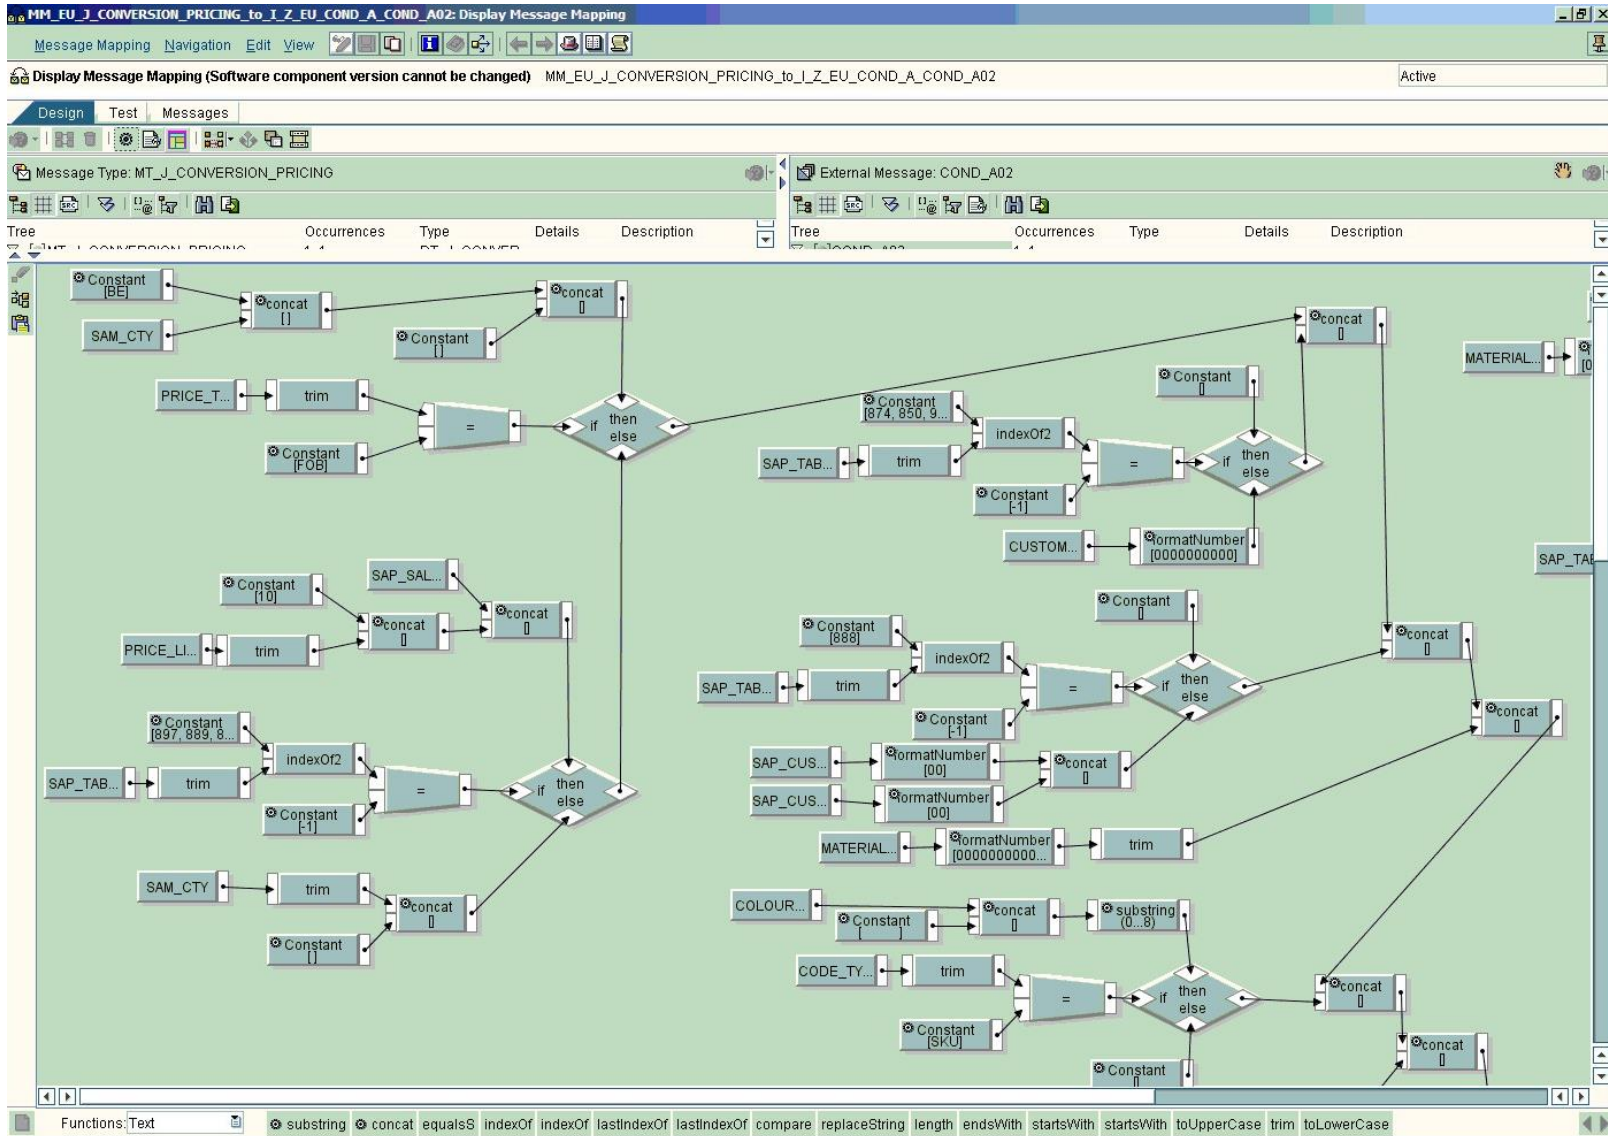

- 80 interfaces
- Mainly asynchronous, some synchronous

Potentially reuse some interfaces for data take-over

- Open sales orders
- Open purchase orders
- Pricing

Implementation

- 24 interfaces, with several scenarios
 - Stock movements
 - FI postings
 - Sales order
 - ...

- Easy and Fast development
- Processing
 - Synchronous
 - Asynchronous
 - large volume
- Connectivity (Oracle, Baan, File, Mail ...)
- World Wide Support

- Monitoring
- Data persistency
- Error handling and Recovery
- AFS compatible
 - Idoc types
 - /AFS/ORDERS02

Samsonite SD Interfaces

XI Mapping

XI Adapters

During mapping

- Retrieve additional data
 - Legacy material

Hardware

- Hosted at SAP, 32-bit
- DEV : 2 dual core, 8 GB RAM
- PROD : Cluster of 2 machines : 2 times (2 dual core, 8 GB RAM)

Document Tracking Tool

Input Parameters

From	To	Interface Name Filter	Status Selection
Current Date 5/22/2008	Current Date 5/23/2008	Name <u>PLDA</u> Filter	<input checked="" type="checkbox"/> <input checked="" type="checkbox"/> <input checked="" type="checkbox"/>
IDoc number: 0000000000000000			
Doc Nr1: <input type="text"/>			
Doc Nr2: <input type="text"/>			
Doc Nr3: <input type="text"/>			
Doc Nr4: <input type="text"/>			
<input type="button" value="Search"/>			