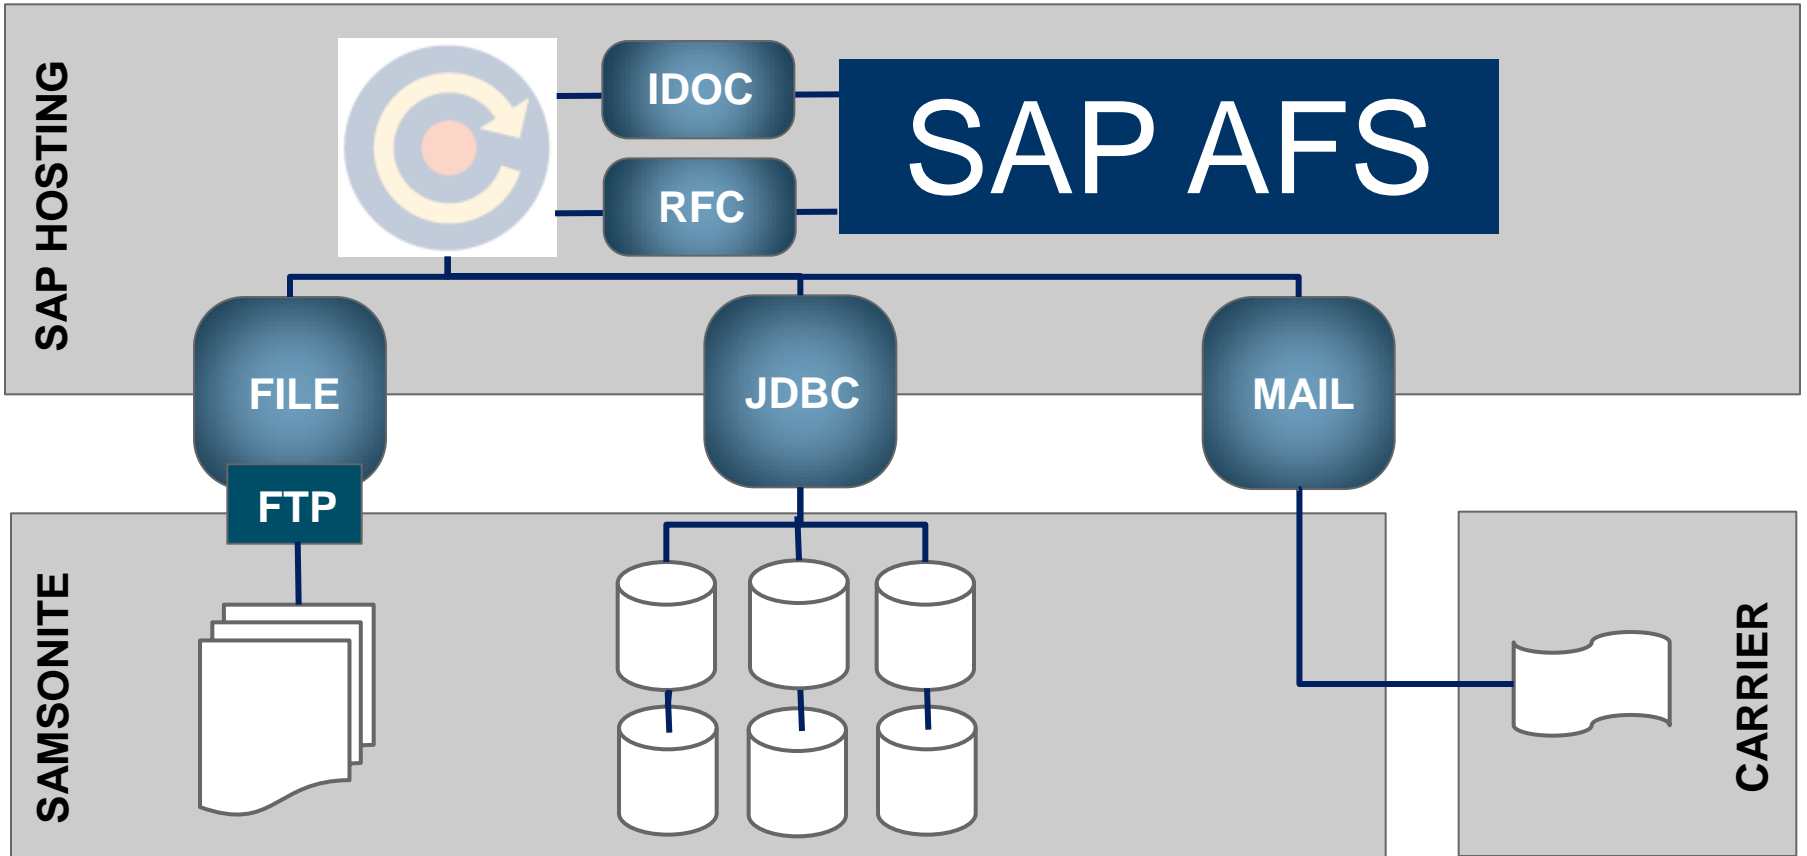

Samsonite SD Interfaces

XI Mapping

XI Adapters

During mapping

- Retrieve additional data
 - Legacy material

Hardware

- Hosted at SAP, 32-bit
- DEV : 2 dual core, 8 GB RAM
- PROD : Cluster of 2 machines : 2 times (2 dual core, 8 GB RAM)

Monitoring XI 3.0

- Standard XI
 - Message Based
 - Technical
 - Check on different places
 - SXMB_MONI
 - Adapter monitoring
 - Due to complex mappings to many lines In overview

Monitoring by Business

- Tracking by SAP document
- Easy and fast monitoring
- End-to-End